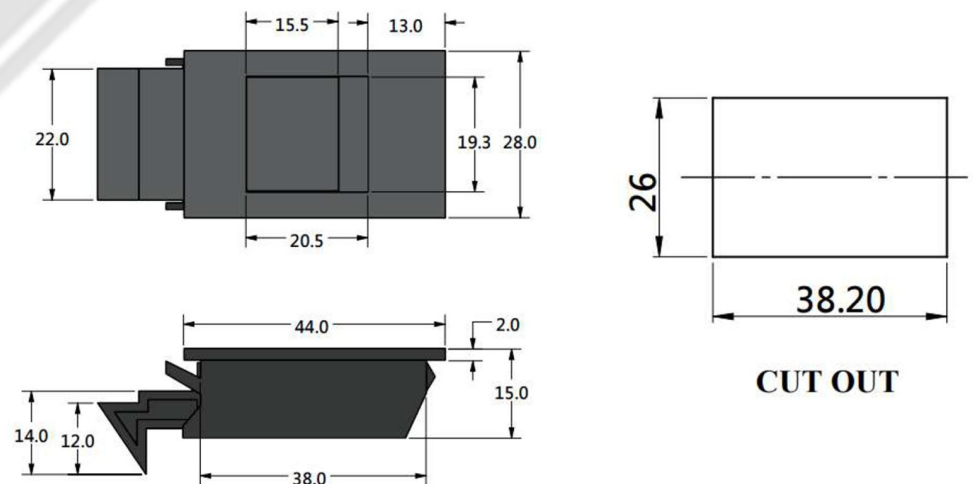

Photo View

3D Rendered View

PL - 17
(Big)

PL - 17 - 1
(Small)

- Material: Nylon GF - 30

For Product Step File or 3D Model Send a Request Mail To info@nrack.com

PL - 17 - 1(Small)

PL - 17(Big)