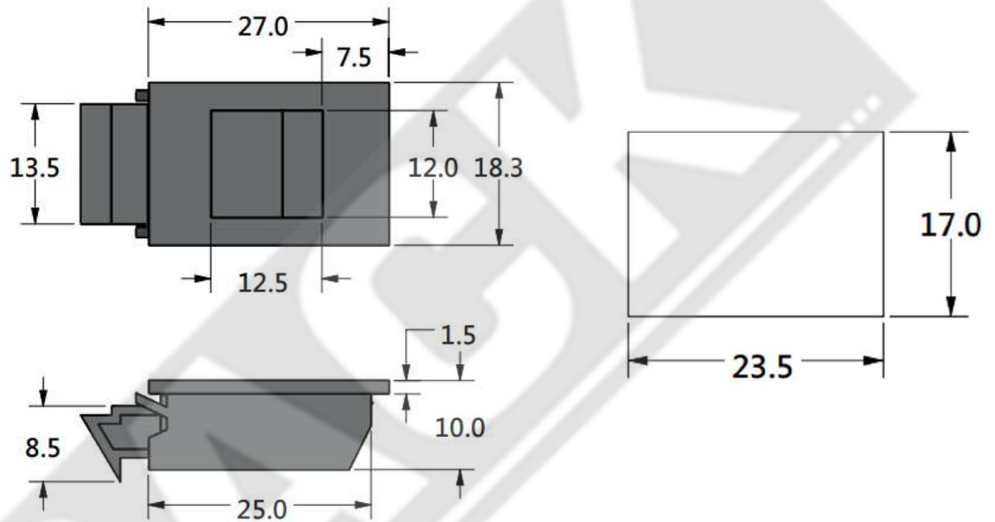

Photo View

3D Rendered View

PL - 17
(Big)

PL - 17 - 1
(Small)

- Material: Nylon GF - 30

For Product Step File or 3D Model Send a Request Mail To info@nrack.com

PL - 17 - 1(Small)

PL - 17(Big)